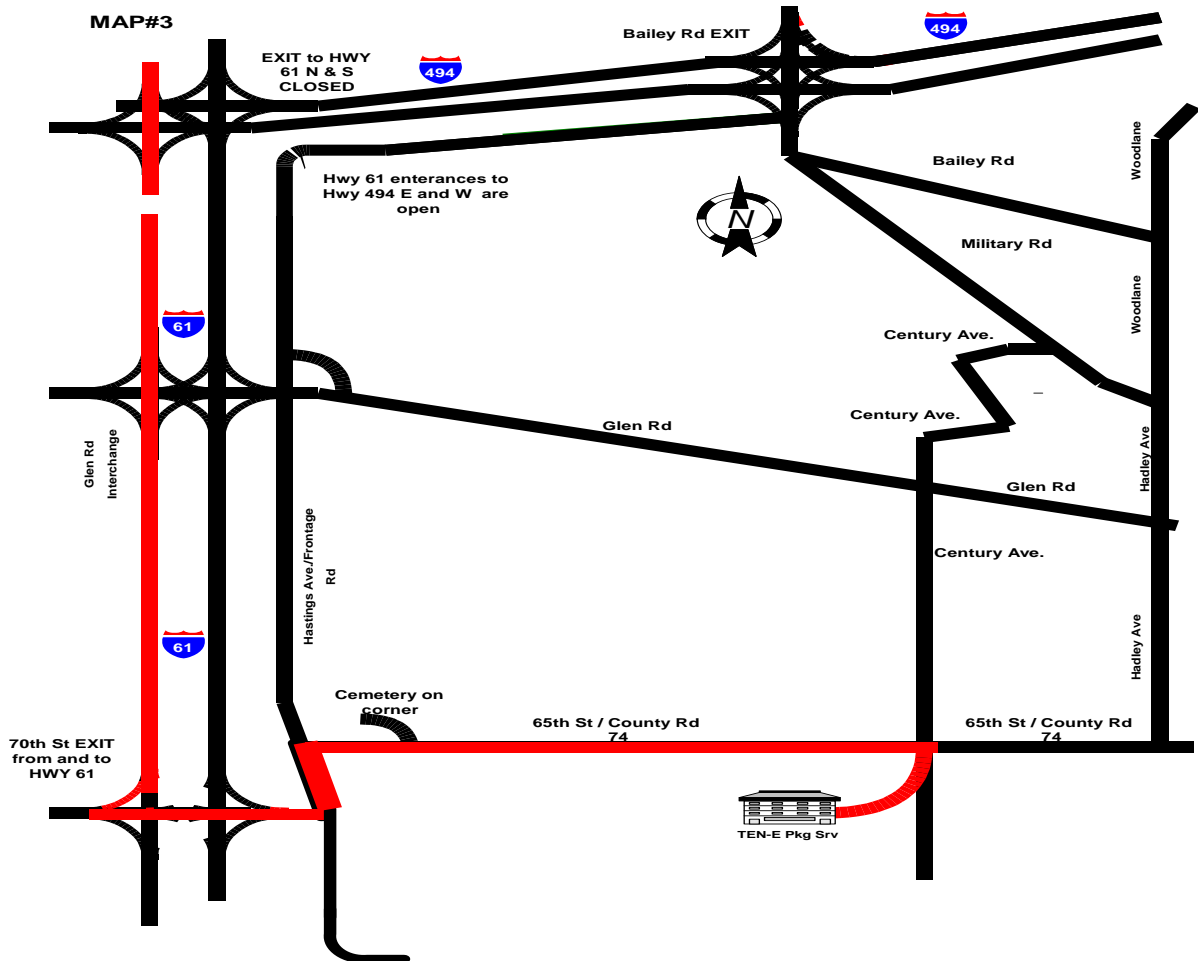

TEN-E Packaging Services is located within 20 minutes of the Minneapolis / St. Paul International Airport (MSP) and 25 minutes of the Mall of America (MOA). Below is a listing of hotels near the MSP / MOA and TEN-E.

See directions and map on next page

**DIRECTIONS TO TEN-E PACKAGING SERVICES**  
**1666 County Road 74, Newport, MN (or for certain GPS systems 1666 65<sup>th</sup> Street)**  
 (Traveling East on Interstate 494 from the MSP International Airport/Bloomington)

**Directions to TEN-E Packaging Services, Newport**

1. From Interstate 494 – take the HWY 61 South exit.
2. Continue on HWY 61 to the 70th Street exit (St Paul Park Exit).
3. At the top of the ramp, turn left onto 70th Street.
4. Continue on 70th Street (in the left hand lane) to Hastings Avenue.
5. Turn left on Hastings Avenue.
6. Continue on Hastings Avenue to 65th Street/County Road 74.
7. Turn Right on 65th Street/County Road 74. (There is a cemetery at the turn.)
8. Continue on 65th Street/County Road 74 to Geneva/Century Avenue.
9. Turn right on Geneva Avenue (**TEN-E** is on the corner).
10. Turn right into our parking lot.

**Directions to the Country Inn & Suites, Cottage Grove**

1. From Interstate 494 – take the HWY 61 South exit.
2. Continue on HWY 61 to Jamaica (two exits after 70<sup>th</sup> Street).
3. Take the Jamaica exit.
4. At the bottom of the ramp, follow the roundabout under the overpass (HWY 61).
5. Take Jamaica to East Point Douglas Road (the first stop lights).
6. Take a left onto East Point Douglas Road.
7. Follow East Point Douglas Road to the Country Inn & Suites (on your right side).